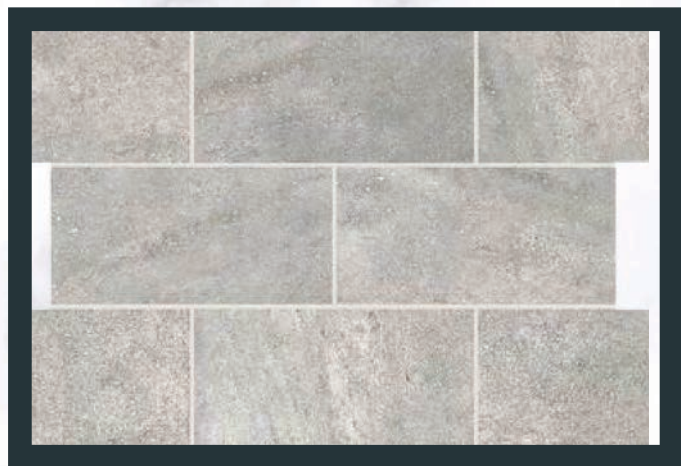

# CERAMIC TILE

*BALANS WHITE 4X12*

*BALANS BEIGE 4X12*

*TABERNA RYE 4X12*

*CASTLE ROCK 2X4*