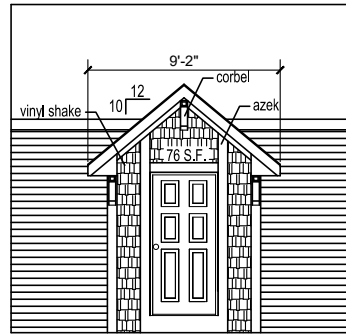

9' DORMER "X8"
9' DROP EAVE DORMER
7' FAUX BUMPOUT
AZEK TRIM/SHAKE CORBELS

AVAILABLE ON:
- ANY ROOF PITCH
- ANY CEILING HEIGHT
- WINDOWS/DOORS ARE NOT INCLUDED.