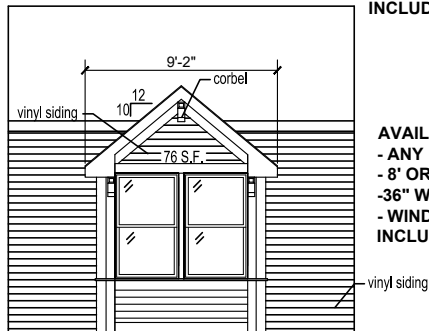

AVAILABLE ON:
- ANY ROOF PITCH
- 8' OR 9' CEILING HEIGHT
- 36" WIDE WINDOWS ONLY
- WINDOWS/DOORS ARE NOT INCLUDED.

ELEVATION "X7"
10' DROP EAVE DORMER
9'6" FAUX BUMPOUT
AZEK TRIM/CORBELS

AVAILABLE ON:
- ANY ROOF PITCH
- ANY CEILING HEIGHT
- 46" WIDE WINDOWS ONLY
- WINDOWS/DOORS ARE NOT INCLUDED.

ELEVATION "X18"
9'6"X6" BUMPOUT
AZEK TRIM

AVAILABLE ON:
- ANY ROOF PITCH
- ANY CEILING HEIGHT
- 46" WIDE WINDOWS ONLY
- WINDOWS/DOORS ARE NOT INCLUDED.

9' DORMER "X8"
9' DROP EAVE DORMER
7' FAUX BUMPOUT
AZEK TRIM/SHAKE CORBELS

AVAILABLE ON:
- ANY ROOF PITCH
- ANY CEILING HEIGHT
- WINDOWS/DOORS ARE NOT INCLUDED.

ELEVATION "X17"
9'6" FAUX BUMPOUT
AZEK TRIM

AVAILABLE ON:
- ANY ROOF PITCH
- ANY CEILING HEIGHT
- 46" WIDE WINDOWS ONLY
- WINDOWS/DOORS ARE NOT INCLUDED.