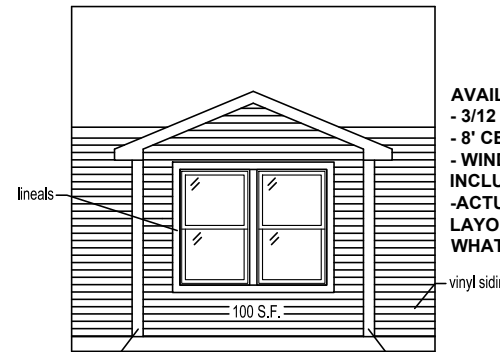

ELEVATION "M29"
10' DROP EAVE DORMER
8' FAUX BUMPOUT

AVAILABLE ON:
- ANY ROOF PITCH
- 8' OR 9' CEILING HEIGHT
- 96" WIDE BUMPOUT ONLY
w/ 3661 WINDOWS ONLY.

ELEVATION "M12"
10' DROP EAVE DORMER
6" BUMPOUT

AVAILABLE ON:
- ANY ROOF PITCH
- 8' OR 9' CEILING HEIGHT
- 96" WIDE BUMPOUT ONLY
w/ 3661 WINDOWS ONLY.

ELEVATION "X9"
13'-6" DROP EAVE DORMER
10' FAUX BUMPOUT

AVAILABLE ON:
- 3/12 OR 5/12 ROOF PITCH
- 8' CEILING HEIGHT
- WINDOWS/DOORS ARE NOT INCLUDED.
- ACTUAL WINDOW/DOOR LAYOUT MAY DIFFER FROM WHAT IS SHOWN.

ELEVATION "M14"
6" BUMPOUT

AVAILABLE ON:
- ANY ROOF PITCH
- 8' OR 9' CEILING HEIGHT
- 96" WIDE BUMPOUT ONLY
w/ 3661 WINDOWS ONLY.

ELEVATION "X11"
12' DROP EAVE DORMER

AVAILABLE ON:
- 3/12 OR 5/12 ROOF PITCH
- 8' CEILING HEIGHT
- WINDOWS ARE NOT INCLUDED.
- ACTUAL WINDOW/DOOR LAYOUT MAY DIFFER FROM WHAT IS SHOWN.