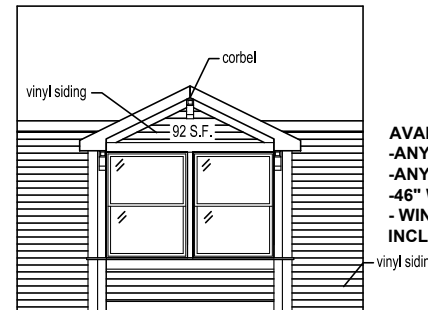

ELEVATION "X10"
10' DROP EAVE DORMER
9'6"X6" BUMPOUT
AZEK TRIM/CORBELS

AVAILABLE ON:
- ANY ROOF PITCH
- ANY CEILING HEIGHT
- 46" WIDE WINDOWS ONLY
- WINDOWS/DOORS ARE NOT INCLUDED.

308 SHERIDAN DRIVE TOPEKA, IN 46571

APPROVER'S SEAL

MODIFICATIONS

6	REVISED ELEV #S	JMD	01-05-17
7	ADDED X17 & X18	JMD	07-11-17
8	REMOVED AZEK FROM GABLES	TWC	11-02-23
9	REMOVED GRIDS	TC	02-21-25

PROPRIETARY AND CONFIDENTIAL
THESE DRAWINGS AND SPECIFICATIONS ARE ORIGINAL,
PROPRIETARY AND CONFIDENTIAL MATERIALS OF CHAMPION.
COPYRIGHT © 1976-2008 BY CHAMPION

MODEL: MOD ONLY DORMERS

TITLE:

DRAWN BY: JDRAKE

DATE: 04-29-11

SCALE: NTS

SHEET:

MD-04

REV. G