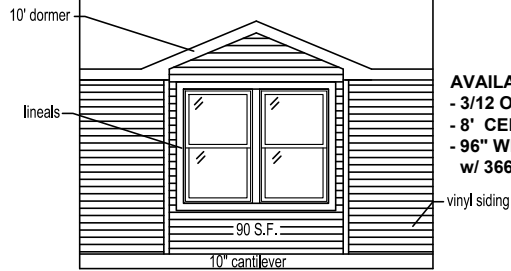

*ALL DORMER SIZES ARE NOMINAL AND WILL VARY BY ROOF PITCH/CEILING HEIGHT.

ELEVATION "M16"

10'-6" DORMER
10" CANTILEVER

AVAILABLE ON:
- 3/12 OR 5/12 ROOF PITCH
- 8' CEILING HEIGHT
- 96" WIDE BUMP OUT ONLY
w/ 3661 WINDOWS ONLY.