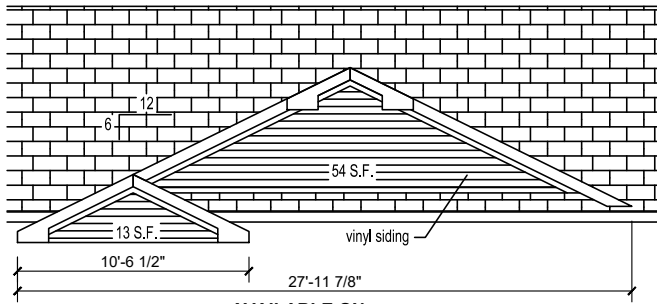

AVAILABLE ON:
- 5/12, 7/12 ROOF PITCH
- 8' OR 9' CEILING HEIGHT

ELEVATION "M26"

10' DROP EAVE DORMER FACTORY INSTALLED
20' DORMER SITE INSTALLED
THIS DORMER MAY BE USED WITH ANY OF OUR
BUMPOUTS/CANTILEVER BAYS IN MANY
COMBINATIONS. PLEASE CHECK WITH
ENGINEERING TO BE SURE YOU HAVE ENOUGH
SPACE BETWEEN MULTIPLE WINDOWS/DOORS
TO MAKE THIS DORMER WORK WITH THE
BUMPOUTS/CANTILEVER BAYS.