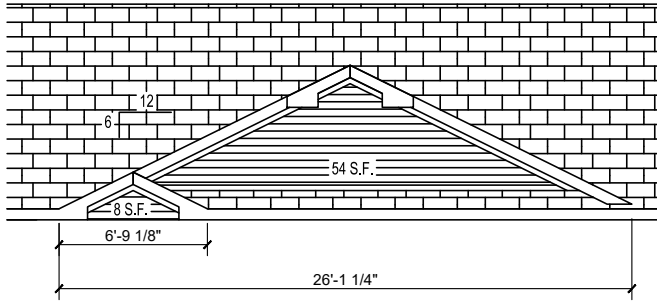

DATE: 04-29-11

SCALE: NTS

SHEET:

MD-04

REV. G

AVAILABLE ON:
 - 5/12, 7/12 ROOF PITCH
 - 8' OR 9' CEILING HEIGHT

ELEVATION "M26"

10' DROP EAVE DORMER FACTORY INSTALLED
 20' DORMER SITE INSTALLED
 THIS DORMER MAY BE USED WITH ANY OF OUR
 BUMPOUTS/CANTILEVER BAYS IN MANY
 COMBINATIONS. PLEASE CHECK WITH
 ENGINEERING TO BE SURE YOU HAVE ENOUGH
 SPACE BETWEEN MULTIPLE WINDOWS/DOORS
 TO MAKE THIS DORMER WORK WITH THE
 BUMPOUTS/CANTILEVER BAYS.