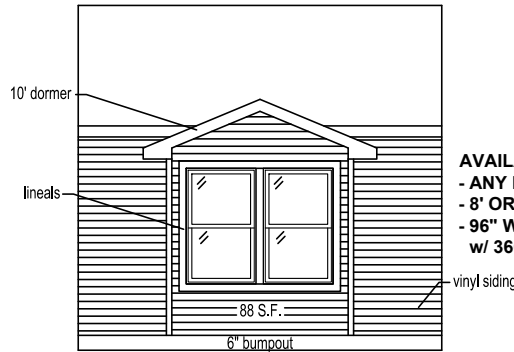

DATE: 04-29-11

SCALE: NTS

SHEET:

MD-01

REV. E

*ALL DORMER SIZES ARE NOMINAL
AND WILL VARY BY ROOF PITCH/CEILING HEIGHT.

ELEVATION "M11"
10' DORMER
6" BUMPOUT

AVAILABLE ON:
- 3/12 OR 5/12 ROOF PITCH
- 8' CEILING HEIGHT
- 96" WIDE BUMPOUT ONLY
w/ 3661 WINDOWS ONLY.

ELEVATION "M29"
10' DROP EAVE DORMER
8' FAUX BUMPOUT

AVAILABLE ON:
- ANY ROOF PITCH
- 8' OR 9' CEILING HEIGHT
- 96" WIDE BUMPOUT ONLY
w/ 3661 WINDOWS ONLY.

ELEVATION "M12"
10' DROP EAVE DORMER
6" BUMPOUT