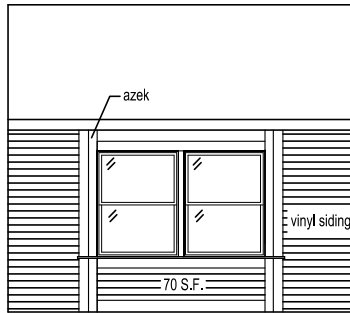

AVAILABLE ON:
- ANY ROOF PITCH
- 8' OR 9' CEILING HEIGHT
- 36" WIDE WINDOWS ONLY
- WINDOWS/DOORS ARE NOT INCLUDED.

ELEVATION "X7"
10' DROP EAVE DORMER
9'6" FAUX BUMPOUT
AZEK TRIM/CORBELS

AVAILABLE ON:
- ANY ROOF PITCH
- ANY CEILING HEIGHT
- 46" WIDE WINDOWS ONLY
- WINDOWS/DOORS ARE NOT INCLUDED.