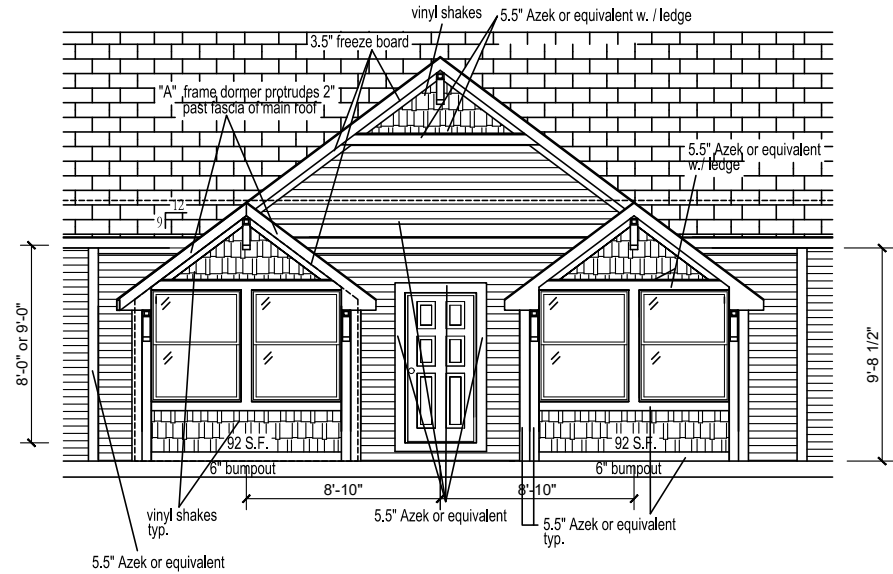

*ALL DORMER SIZES ARE NOMINAL
 AND WILL VARY BY ROOF PITCH/CEILING HEIGHT.

BOX BAY "X15"

W/ SHED ROOF, GABLE END ONLY
 (DOESN'T INCLUDE 46"
 WINDOW/SHUTTERS)
 AVAILABLE ON:
 5/12 ROOF PITCH
 ANY CEILING HEIGHT