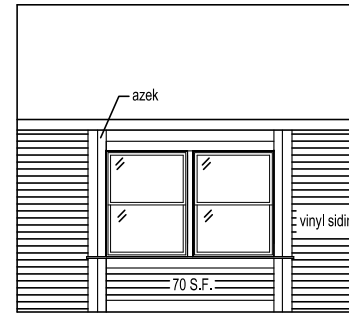

ELEVATION "X17"
9'6" FAUX BUMPOUT
AZEK TRIM

AVAILABLE ON:
- ANY ROOF PITCH
- ANY CEILING HEIGHT
- 46" WIDE WINDOWS ONLY
- WINDOWS/DOORS ARE NOT INCLUDED.