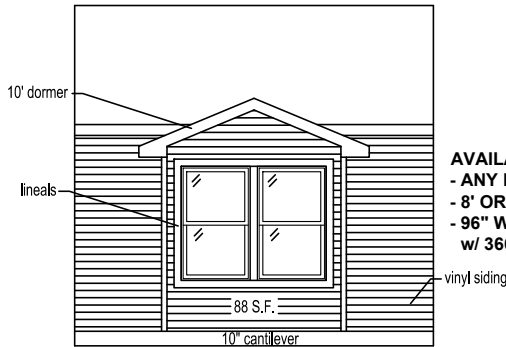

*ALL DORMER SIZES ARE NOMINAL AND WILL VARY BY ROOF PITCH/CEILING HEIGHT.

ELEVATION "M16"

10'-6" DORMER
10" CANTILEVER

AVAILABLE ON:
- 3/12 OR 5/12 ROOF PITCH
- 8' CEILING HEIGHT
- 96" WIDE BUMP OUT ONLY
w/ 3661 WINDOWS ONLY.

ELEVATION "M30"

10' DROP EAVE DORMER
8' FAUX BUMPOUT

AVAILABLE ON:
- ANY ROOF PITCH
- 8' OR 9' CEILING HEIGHT
- 96" WIDE BUMP OUT ONLY
w/ 3661 WINDOWS ONLY.

ELEVATION "M17"

10'-6" DROP EAVE DORMER
10" CANTILEVER