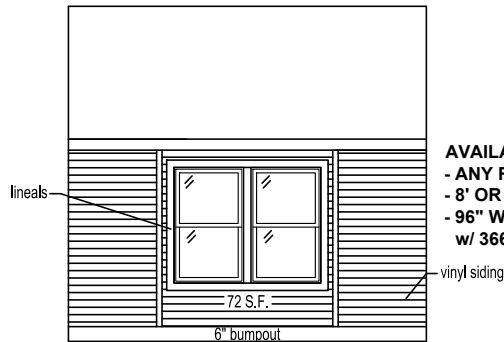

ELEVATION "M29"
10' DROP EAVE DORMER
8' FAUX BUMPOUT

AVAILABLE ON:
- ANY ROOF PITCH
- 8' OR 9' CEILING HEIGHT
- 96" WIDE BUMPOUT ONLY
w/ 3661 WINDOWS ONLY.

ELEVATION "M12"
10' DROP EAVE DORMER
6" BUMPOUT

AVAILABLE ON:
- ANY ROOF PITCH
- 8' OR 9' CEILING HEIGHT
- 96" WIDE BUMPOUT ONLY
w/ 3661 WINDOWS ONLY.

ELEVATION "X9"
13'-6" DROP EAVE DORMER
10' FAUX BUMPOUT

AVAILABLE ON:
- 3/12 OR 5/12 ROOF PITCH
- 8' CEILING HEIGHT
- WINDOWS/DOORS ARE NOT INCLUDED.
- ACTUAL WINDOW/DOOR LAYOUT MAY DIFFER FROM WHAT IS SHOWN.