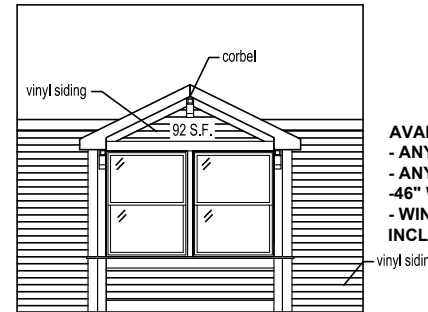

DRAWN BY: JDRAKE

DATE: 04-29-11

SCALE: NTS

SHEET:

MD-03

REV. G

*ALL DORMER SIZES ARE NOMINAL
AND WILL VARY BY ROOF PITCH/CEILING HEIGHT.

9' DORMER "M21"
9' DROP EAVE DORMER
7' FAUX BUMPOUT
AZEK TRIM/CORBELS

AVAILABLE ON:
- ANY ROOF PITCH
- 8' OR 9' CEILING HEIGHT
- 36" WIDE WINDOWS ONLY
- WINDOWS/DOORS ARE NOT INCLUDED.

ELEVATION "X7"
10' DROP EAVE DORMER
9'6" FAUX BUMPOUT
AZEK TRIM/CORBELS

AVAILABLE ON:
- ANY ROOF PITCH
- ANY CEILING HEIGHT
- 46" WIDE WINDOWS ONLY
- WINDOWS/DOORS ARE NOT INCLUDED.