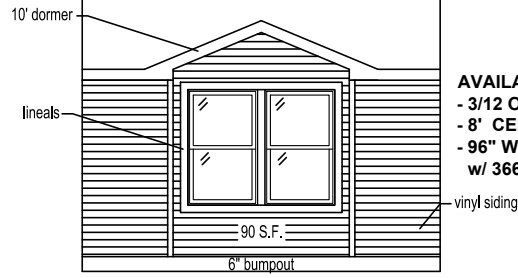

DATE: 04-29-11

SCALE: NTS

SHEET:

MD-01

REV. E

*ALL DORMER SIZES ARE NOMINAL
AND WILL VARY BY ROOF PITCH/CEILING HEIGHT.

ELEVATION "M11"
10' DORMER
6" BUMPOUT

AVAILABLE ON:
- 3/12 OR 5/12 ROOF PITCH
- 8' CEILING HEIGHT
- 96" WIDE BUMPOUT ONLY
w/ 3661 WINDOWS ONLY.

ELEVATION "M29"
10' DROP EAVE DORMER
8' FAUX BUMPOUT

AVAILABLE ON:
- ANY ROOF PITCH
- 8' OR 9' CEILING HEIGHT
- 96" WIDE BUMPOUT ONLY
w/ 3661 WINDOWS ONLY.

ELEVATION "M12"
10' DROP EAVE DORMER
6" BUMPOUT