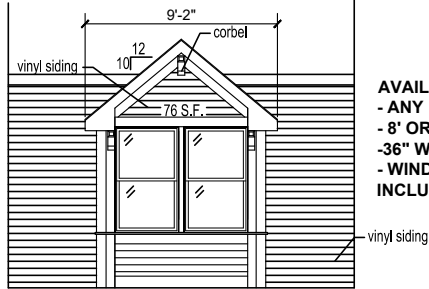

*ALL DORMER SIZES ARE NOMINAL
AND WILL VARY BY ROOF PITCH/CEILING HEIGHT.

9' DORMER "M21"
9' DROP EAVE DORMER
7' FAUX BUMPOUT
AZEK TRIM/CORBELS

AVAILABLE ON:
- ANY ROOF PITCH
- 8' OR 9' CEILING HEIGHT
- 36" WIDE WINDOWS ONLY
- WINDOWS/DOORS ARE NOT INCLUDED.