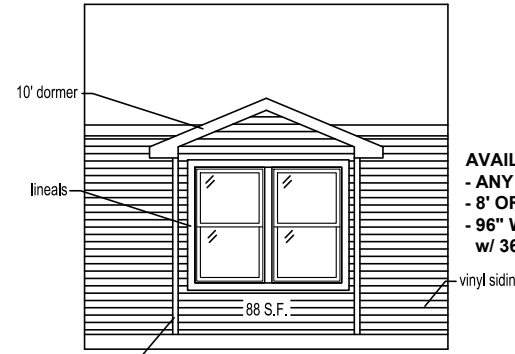

DATE: 04-29-11

SCALE: NTS

SHEET:

MD-01

REV. E

*ALL DORMER SIZES ARE NOMINAL
AND WILL VARY BY ROOF PITCH/CEILING HEIGHT.

ELEVATION "M11"
10' DORMER
6" BUMPOUT

AVAILABLE ON:
- 3/12 OR 5/12 ROOF PITCH
- 8' CEILING HEIGHT
- 96" WIDE BUMPOUT ONLY
w/ 3661 WINDOWS ONLY.

ELEVATION "M29"
10' DROP EAVE DORMER
8' FAUX BUMPOUT

AVAILABLE ON:
- ANY ROOF PITCH
- 8' OR 9' CEILING HEIGHT
- 96" WIDE BUMPOUT ONLY
w/ 3661 WINDOWS ONLY.

ELEVATION "M12"
10' DROP EAVE DORMER
6" BUMPOUT