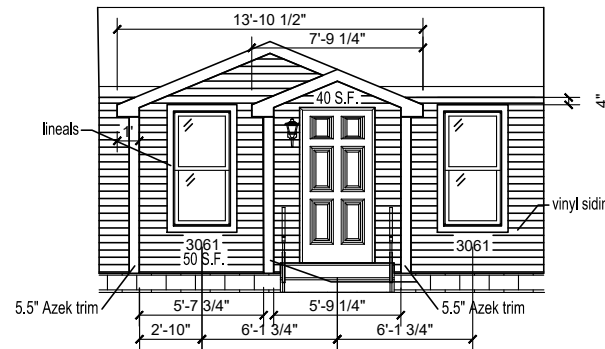

DATE: 04-29-11

SCALE: NTS

SHEET:

MD-01

REV. E

*ALL DORMER SIZES ARE NOMINAL
AND WILL VARY BY ROOF PITCH/CEILING HEIGHT.

ELEVATION "M11"
10' DORMER
6" BUMPOUT

AVAILABLE ON:
- 3/12 OR 5/12 ROOF PITCH
- 8' CEILING HEIGHT
- 96" WIDE BUMPOUT ONLY
w/ 3661 WINDOWS ONLY.

ELEVATION "M29"
10' DROP EAVE DORMER
8' FAUX BUMPOUT

AVAILABLE ON:
- ANY ROOF PITCH
- 8' OR 9' CEILING HEIGHT
- 96" WIDE BUMPOUT ONLY
w/ 3661 WINDOWS ONLY.

ELEVATION "M12"
10' DROP EAVE DORMER
6" BUMPOUT

AVAILABLE ON:
- ANY ROOF PITCH
- 8' OR 9' CEILING HEIGHT
- 96" WIDE BUMPOUT ONLY
w/ 3661 WINDOWS ONLY.

ELEVATION "X9"
13'-6" DROP EAVE DORMER
10' FAUX BUMPOUT

AVAILABLE ON:
- 3/12 OR 5/12 ROOF PITCH
- 8' CEILING HEIGHT
- WINDOWS/DOORS ARE NOT INCLUDED.
- ACTUAL WINDOW/DOOR LAYOUT MAY DIFFER FROM WHAT IS SHOWN.