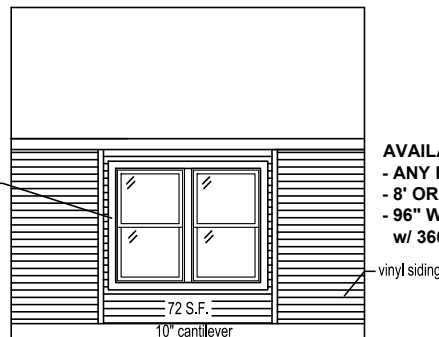

ELEVATION "M19"

10" CANTILEVER

AVAILABLE ON:
- ANY ROOF PITCH
- 8' OR 9' CEILING HEIGHT
- 96" WIDE BUMP OUT ONLY
w/ 3661 WINDOWS ONLY.