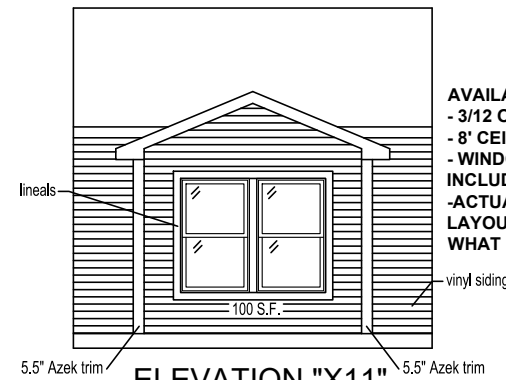

ELEVATION "M30"

10' DROP EAVE DORMER
8' FAUX BUMPOUT

AVAILABLE ON:
- ANY ROOF PITCH
- 8' OR 9' CEILING HEIGHT
- 96" WIDE BUMP OUT ONLY
w/ 3661 WINDOWS ONLY.

ELEVATION "M17"

10'-6" DROP EAVE DORMER
10" CANTILEVER

AVAILABLE ON:
- ANY ROOF PITCH
- 8' OR 9' CEILING HEIGHT
- 96" WIDE BUMP OUT ONLY
w/ 3661 WINDOWS ONLY.

ELEVATION "X9"

13'-6" DROP EAVE DORMER
10' FAUX BUMPOUT

AVAILABLE ON:
- 3/12 OR 5/12 ROOF PITCH
- 8' CEILING HEIGHT
- WINDOWS/DOORS ARE NOT INCLUDED.
-ACTUAL WINDOW/DOOR LAYOUT MAY DIFFER FROM WHAT IS SHOWN.

ELEVATION "M19"

10" CANTILEVER

AVAILABLE ON:
- ANY ROOF PITCH
- 8' OR 9' CEILING HEIGHT
- 96" WIDE BUMP OUT ONLY
w/ 3661 WINDOWS ONLY.

ELEVATION "X11"

12' DROP EAVE DORMER
10' FAUX BUMPOUT

AVAILABLE ON:
- 3/12 OR 5/12 ROOF PITCH
- 8' CEILING HEIGHT
- WINDOWS ARE NOT INCLUDED.
-ACTUAL WINDOW/DOOR LAYOUT MAY DIFFER FROM WHAT IS SHOWN.