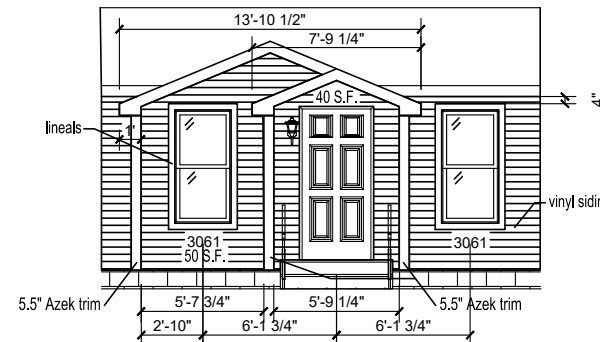

ELEVATION "M30"

10' DROP EAVE DORMER
8' FAUX BUMPOUT

AVAILABLE ON:
- ANY ROOF PITCH
- 8' OR 9' CEILING HEIGHT
- 96" WIDE BUMP OUT ONLY
w/ 3661 WINDOWS ONLY.

ELEVATION "M17"

10'-6" DROP EAVE DORMER
10" CANTILEVER

AVAILABLE ON:
- ANY ROOF PITCH
- 8' OR 9' CEILING HEIGHT
- 96" WIDE BUMP OUT ONLY
w/ 3661 WINDOWS ONLY.

ELEVATION "X9"

13'-6" DROP EAVE DORMER
10' FAUX BUMPOUT

AVAILABLE ON:
- 3/12 OR 5/12 ROOF PITCH
- 8' CEILING HEIGHT
- WINDOWS/DOORS ARE NOT INCLUDED.
-ACTUAL WINDOW/DOOR LAYOUT MAY DIFFER FROM WHAT IS SHOWN.