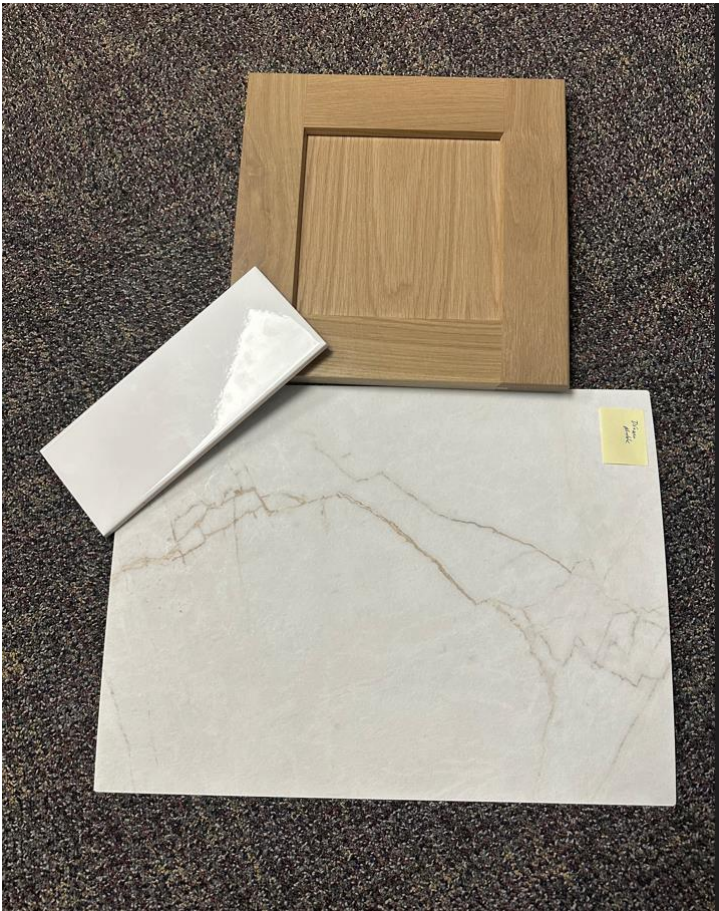

36x72 or 46x72 Black

Mist Grey Vertical Board & Batton

\*shown w/Brunswick (looks fab btw)

46x61 Black

Black Craftsman

Bello Romano C/Top replacing Desert Springs-- shown w/Urban Oak

Aluma Marble C/top replacing Drama Marble

4x10 Catch Ice Ceramic Tile replacing the little subway tiles

4x12 Exhale Gris replacing Pewter

Roca Bosco replacing Bronzite

Accent VOG Panels

9667 Harbor Light replacing 9662  
Nordic White

9656 Natural replacing 9587  
Tobacco