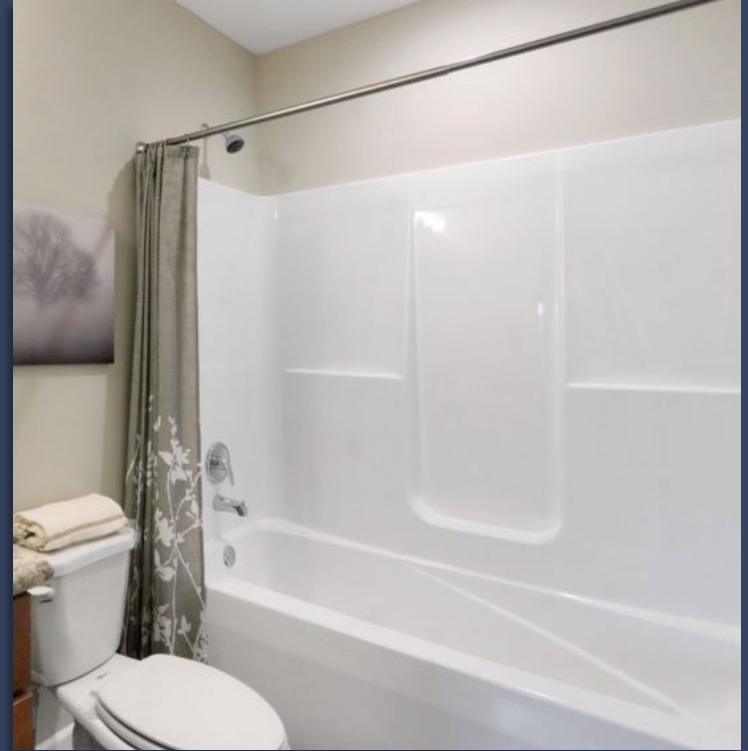

Elongated
(Standard)

Comfort Height

Tub Options

Free
Standing

60" Tub/ Shower
*Optional Door
Available

RE7236 72"
Tub/ Shower

Fiberglass Showers

48 & 60"
*Optional Door
Available