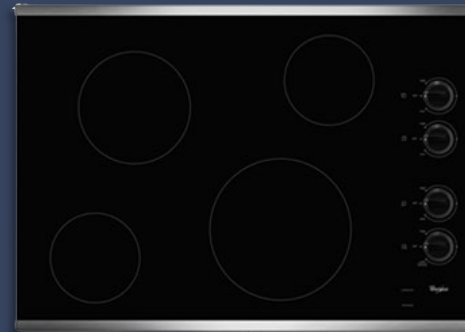

3 Cycle Dishwasher

6 Cycle Dishwasher

Electric Coil Top Range

Electric Smoothtop Range

Electric Double Oven

Electric Cooktop

Gas Cooktop

Appliances

Self Clean Gas Range

Gas Double Oven

30" Gas Or Electric
Slide In Range

SGL Wall Oven

Micro Wall Oven

Double Wall
Oven

Appliances

Built In Micro