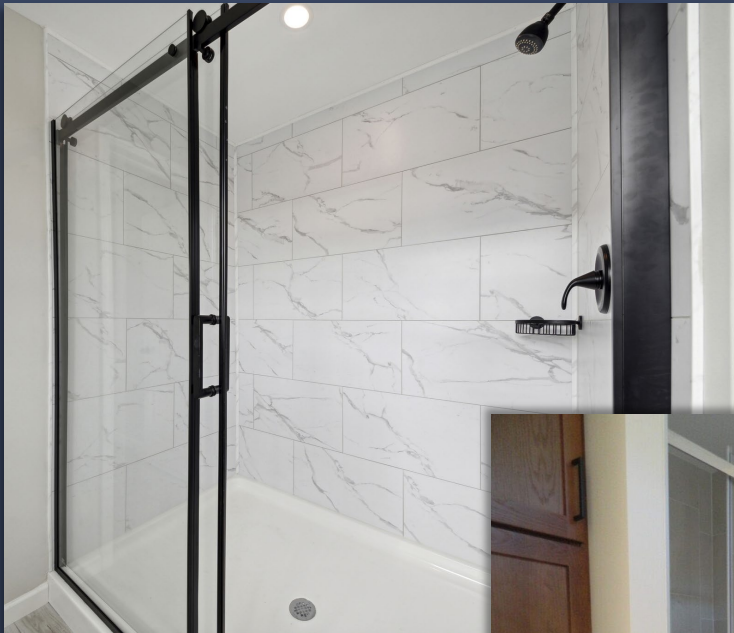

Elongated
(Standard)

Comfort Height

Tub Options

Free
Standing

60" Tub/ Shower
*Optional Door
Available

RE7236 72"
Tub/ Shower

Fiberglass Showers

48 & 60"
*Optional Door
Available

MP6333BF ADA
Complaint
Shower

Optional 18"
Grab Bar

Tile Showers

4x6 Barn Door
Shower

48 & 60"
Shower

4x6 Mirage
Shower

Tile Shower Accessories

Rainfall Shower
Head