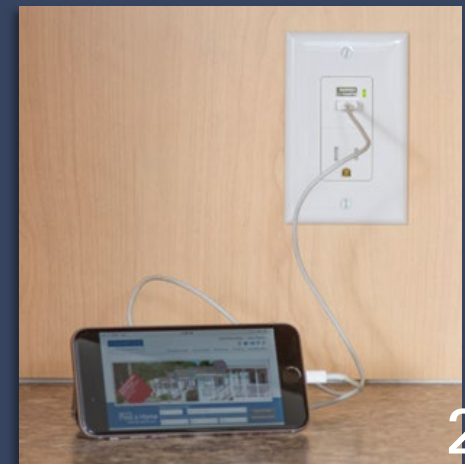

Refer End Panel

Wood Shelves

Kitchen Options

Craftsman Island Treatment

Pot & Pan Drawer

Double Waste Container

Pull Out Shelves For Base Cabinets *Specify 1 Or 2

USB Receptacle