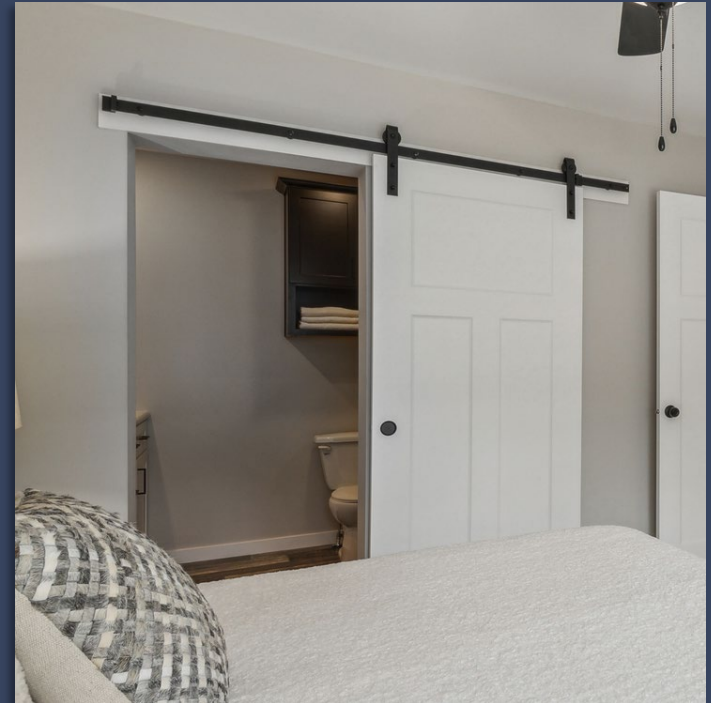

Barn Door Track
Addition