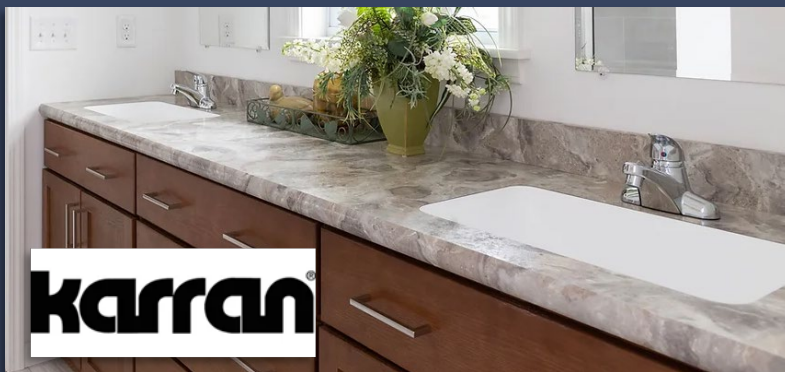

SS Farm Sink W/
Accessories

Karren E340

Karren E360

Karren E350

Vanity Sinks

Drop In Lav Bowl (Standard)

Radiant Spa Drop
In Lav Bowl

Sheffield Undermount