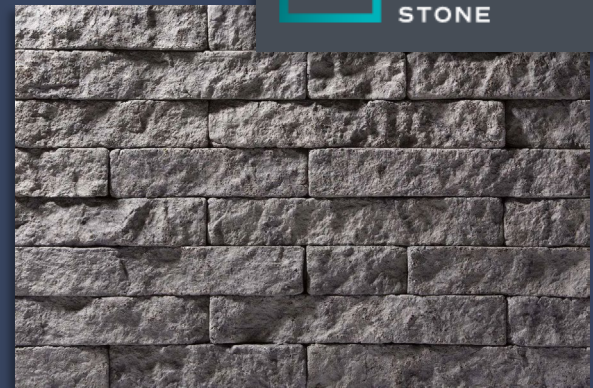

Gable Porch Kit

Siding Options

Traditional
4000
(Standard)

Traditional
4400
(Upgrade)

Shake
(Upgrade)
Always Ship loose

Vertical
(Upgrade)

Always Ship loose

ChamClad 6"
Architectural Panel