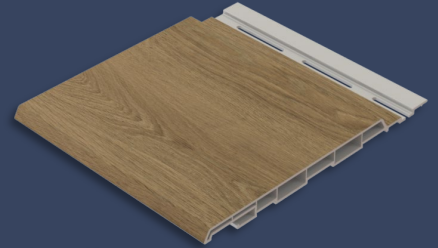

Gable Porch Kit

Siding Options

Traditional
4000
(Standard)

Traditional
4400
(Upgrade)

Shake
(Upgrade)
Always Ship loose

Vertical
(Upgrade)

Always Ship loose

ChamClad 6"
Architectural Panel

Evolve Stone Faux
Stone Siding

Exterior Window Trim Options

Raised Panel Shutter (Standard)

3.5" Lineal Trim (Upgrade)
Available For Exterior Doors

Shingles & Windows

IKO Cambridge Architectural Shingle

Kinro Single Hung (Standard)
*Only Available With Grids *