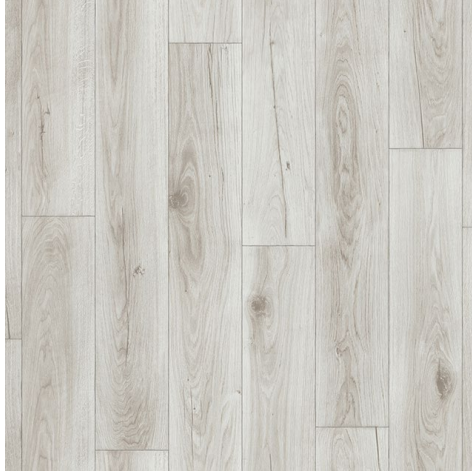

Dance 25oz

Breakwater

Mist

Sand

Fog

Parchment

Twine

Carpet Selections

Mohawk Hartley 38oz

Congoleum Vinyl Flooring (Std)

Df 9592

Df 9662

Df 9591

Df 9534

Df 9680

Cor-Tec Pro Plus Plank Flooring (\$)