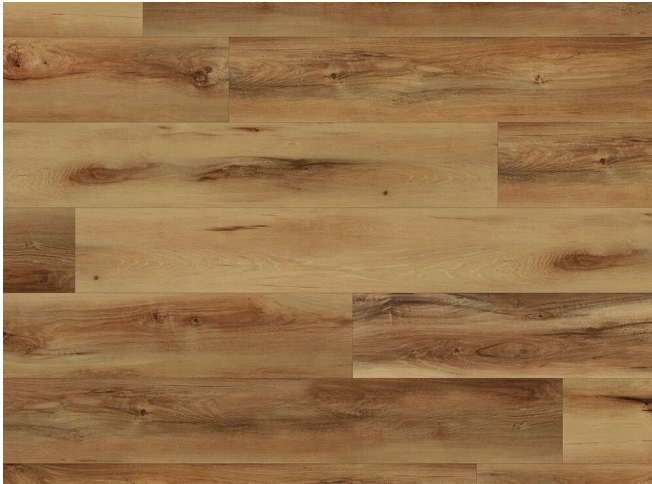

Belmont
Hickory