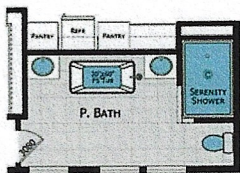

## WINSTON 3272

3 Bedroom  
2 Bath  
2,160 Sq Ft

## WINSTON OPTIONS

Primary Bath

Primary Bath 2

Primary Bath 3

Serenity Bath

Serenity Bath 2

Stairwell

Take a  
Virtual Tour