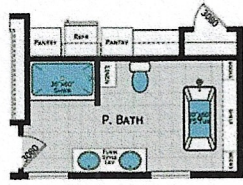

# WINSTON

30' WIDES

## WINSTON 3272

3 Bedroom  
2 Bath  
2,160 Sq Ft

## WINSTON OPTIONS

Primary Bath

Primary Bath 2

Primary Bath 3

Serenity Bath

Serenity Bath 2

Stairwell

Take a  
Virtual Tour