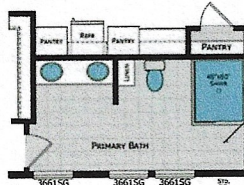

# WINSTON

30' WIDES

## WINSTON 3272

3 Bedroom  
2 Bath  
2,160 Sq Ft

## WINSTON OPTIONS

Primary Bath

Primary Bath 2

Primary Bath 3

Serenity Bath

Serenity Bath 2

Stairwell

Take a  
Virtual Tour