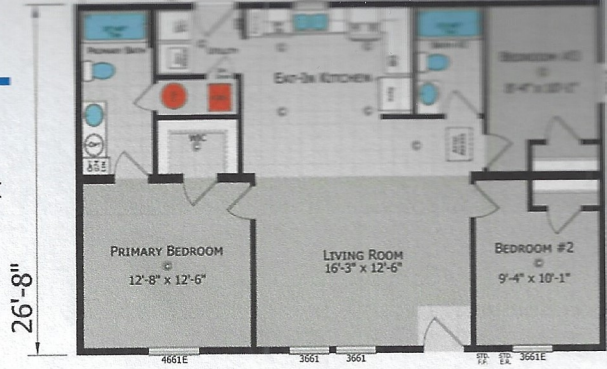

**MONROE**  
2840

3 Bedroom  
2 Bath  
1,067 Sq Ft

**MONROE OPTIONS**

2 Bedroom

2 Bedroom W/ Stairwell

Stairwell

Rear Entry