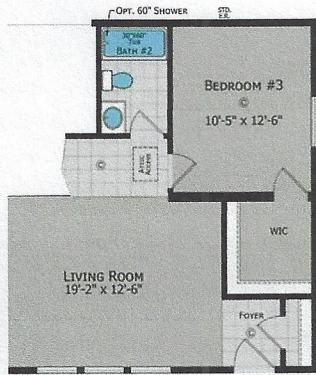

**MONROE**  
2840

3 Bedroom  
2 Bath  
1,067 Sq Ft

**MONROE OPTIONS**

2 Bedroom

2 Bedroom W/ Stairwell

Stairwell

Rear Entry