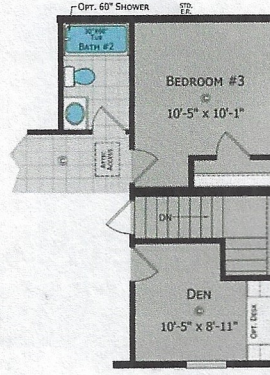

**MONROE**  
2840

3 Bedroom  
2 Bath  
1,067 Sq Ft

**MONROE OPTIONS**

2 Bedroom

2 Bedroom W/ Stairwell

Stairwell

Rear Entry