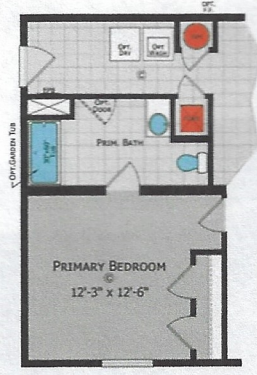

**MONROE**  
2840

3 Bedroom  
2 Bath  
1,067 Sq Ft

**MONROE OPTIONS**

2 Bedroom

2 Bedroom W/ Stairwell

Stairwell

Rear Entry