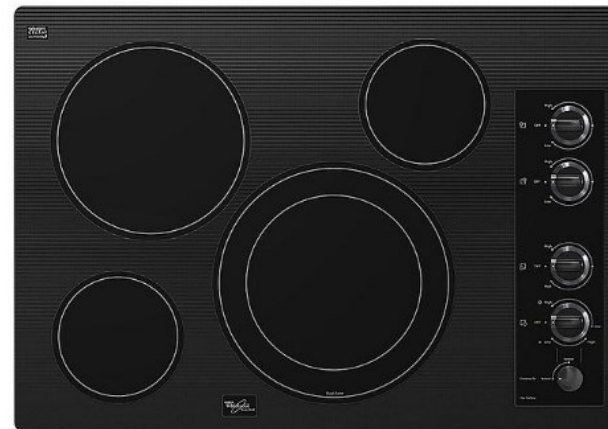

18 CF STD BLACK REFRIGERATOR  
MODEL # WDF330PAHB

21 CF O/U BLACK REFRIGERATOR  
MODEL # WRT311FZDB

21 CF SXS BLACK REFRIGERATOR  
MODEL # WRS321SDHB

CHAMPION RESERVES THE RIGHT TO SUBSTITUTE MODELS AS NEEDED WITHOUT NOTICE

BLACK DISHWASHER  
MODEL # WDF330PAHB

BLACK STD ELECTRIC RANGE  
MODEL # WFC150M0EB

CHAMPION RESERVES THE RIGHT TO SUBSTITUTE MODELS AS NEEDED WITHOUT NOTICE

SELF CLEAN ELECTRIC RANGE— BLACK  
MODEL # WFE515S0EB

STANDARD CLEAN GAS RANGE— BLACK  
MODEL # WFG320M0BB

SELF CLEAN GAS RANGE— BLACK  
MODEL # WFG515S0EB

CHAMPION RESERVES THE RIGHT TO SUBSTITUTE MODELS AS NEEDED WITHOUT NOTICE

BLACK ELECTRIC BUILT IN WALL OVEN  
MODEL # WOS51ECOAB

BLACK GAS COOKTOP  
MODEL # WCG51US0DB

BLACK ELECTRIC COOKTOP  
MODEL # G7CE3034XB

BLACK OVER THE RANGE MICROWAVE  
& BUILT IN W/TRIM KIT  
MODEL # WMH31017FB

CHAMPION RESERVES THE RIGHT TO SUBSTITUTE MODELS AS NEEDED WITHOUT NOTICE