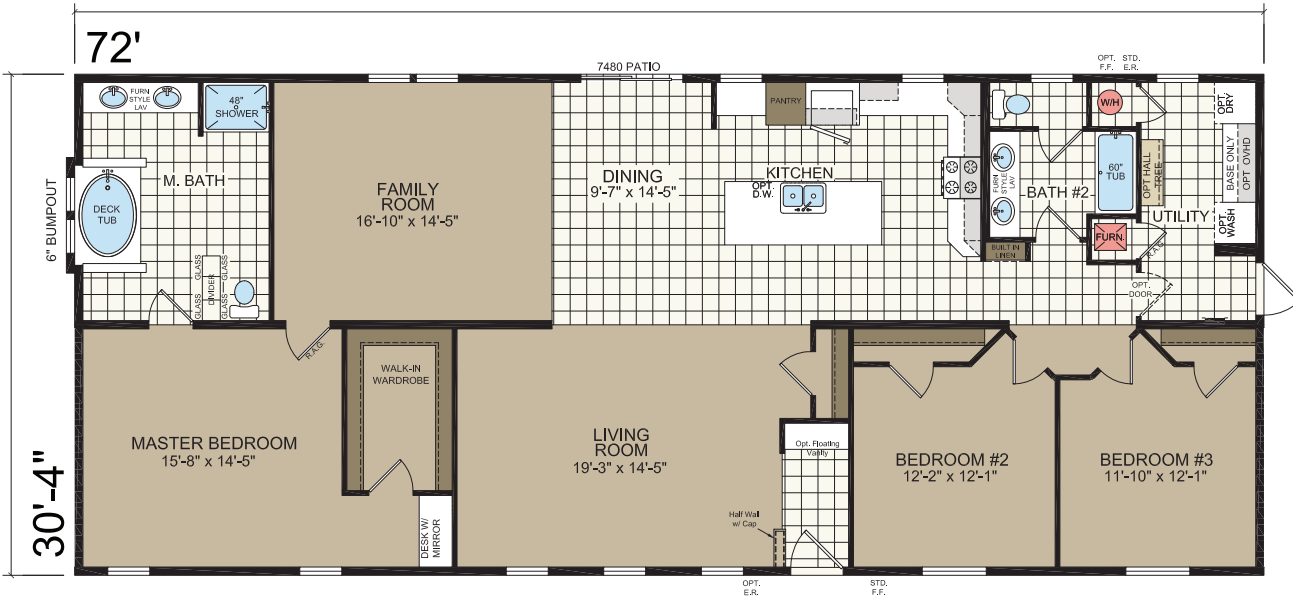

REDMAN  HOMES®

OMAHA

FAMILY
of HOMES

from the Redman New Moon Series

OMAHA

FAMILY of HOMES

What makes your house a home? Within a Family of Plans, you can customize your home by selecting from a variety of sizes and a multiplicity of options. The floor plan stretches between 64 feet and 80 feet to accommodate multiple layouts, including adding a family room or an extra bedroom. Whether it's your dream Ultimate Kitchen Two or the luxurious Radiant Spa Bath, there are many options to customize and personalize your new Omaha home.

Standard Nook & Kitchen

Standard Second Bath

Optional Entertainment Center

Living Room

IT'S
AS
EASY
AS

1.
PICK YOUR
SIZE & LAYOUT

2.
PICK YOUR
EXTERIOR

3.
PICK YOUR
OPTIONS

1.

PICK YOUR SIZE & LAYOUT

This basic home is available in 60', 66', 72', and 76'

OMAHA 60'

3264-19 | 3 bed-2 bath | 1820 sq.ft.

OMAHA 66'

3270-03 | 3 bed-2 bath | 2002 sq.ft.

OMAHA 72'

3276-05 | 3 bed-2 bath | 2184 sq.ft.

OMAHA 76'

3280-07 | 4 bed-2 bath | 2305 sq.ft.

2. PICK YOUR EXTERIOR

3.

PICK YOUR OPTIONS

Choose from our many optional features available in all OMAHA model sizes.

OPT. RADIANT SPA BATH