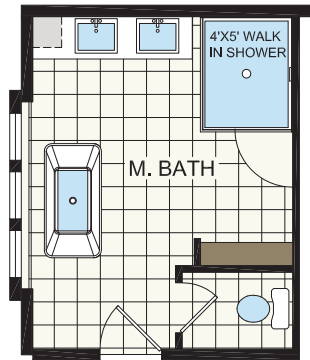

1.

PICK YOUR SIZE & LAYOUT

This basic home is available in 60', 66', 72', and 76'

OMAHA 60'

3264-19 | 3 bed-2 bath | 1820 sq.ft.

OMAHA 66'

3270-03 | 3 bed-2 bath | 2002 sq.ft.

OMAHA 72'

3276-05 | 3 bed-2 bath | 2184 sq.ft.

OMAHA 76'

3280-07 | 4 bed-2 bath | 2305 sq.ft.

2. PICK YOUR EXTERIOR

3.

PICK YOUR OPTIONS

Choose from our many optional features available in all OMAHA model sizes.

OPT. RADIANT SPA BATH