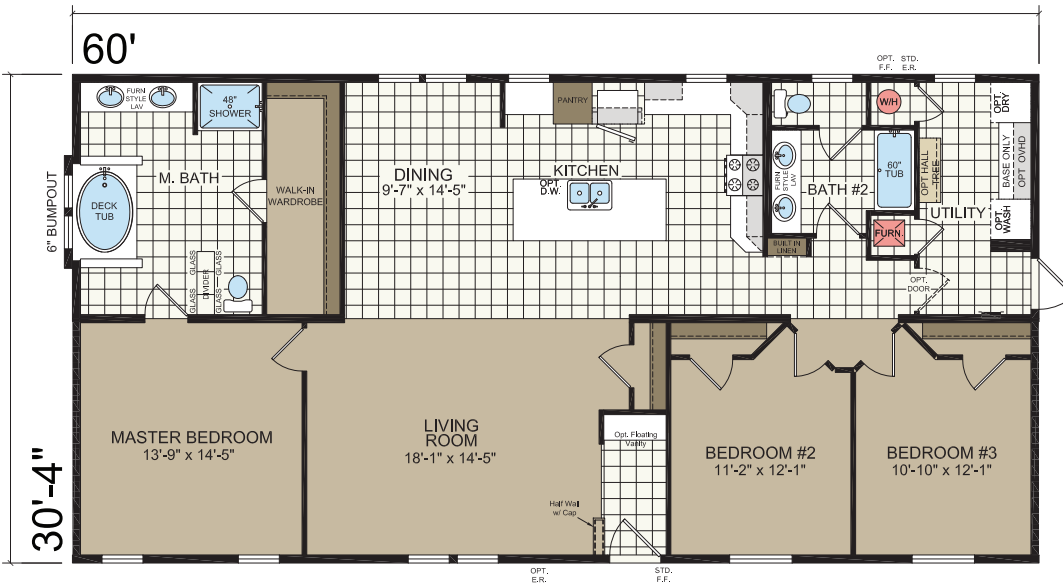

REDMAN  HOMES®

OMAHA

FAMILY
of HOMES

from the Redman New Moon Series

OMAHA

FAMILY of HOMES

What makes your house a home? Within a Family of Plans, you can customize your home by selecting from a variety of sizes and a multiplicity of options. The floor plan stretches between 64 feet and 80 feet to accommodate multiple layouts, including adding a family room or an extra bedroom. Whether it's your dream Ultimate Kitchen Two or the luxurious Radiant Spa Bath, there are many options to customize and personalize your new Omaha home.

Standard Nook & Kitchen

Standard Second Bath

Optional Entertainment Center

Living Room

IT'S
AS
EASY
AS

1.
PICK YOUR
SIZE & LAYOUT

2.
PICK YOUR
EXTERIOR

3.
PICK YOUR
OPTIONS

1.

PICK YOUR SIZE & LAYOUT

This basic home is available in 60', 66', 72', and 76'

OMAHA 60'

3264-19 | 3 bed-2 bath | 1820 sq.ft.

OMAHA 66'

3270-03 | 3 bed-2 bath | 2002 sq.ft.

OMAHA 72'

3276-05 | 3 bed-2 bath | 2184 sq.ft.

OMAHA 76'

3280-07 | 4 bed-2 bath | 2305 sq.ft.

2. PICK YOUR EXTERIOR

3.

PICK YOUR OPTIONS

Choose from our many optional features available in all OMAHA model sizes.

OPT. RADIANT SPA BATH