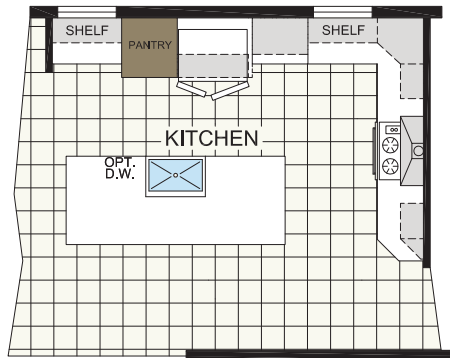

OPTIONAL ULTIMATE KITCHEN TWO

OPTIONAL ENTERTAINMENT WALL

NOTE:
Optional Entertainment Wall
is only available on the
3276 05 & 3280 07

Due to continuous product development and improvement, prices, specifications, and materials are subject to change without notice or obligation. Square footage and other dimensions are approximate. Exterior images may be artist renderings and are not intended to be an accurate representation of the home. Renderings, photos and floor plans may be shown with optional features or third-party additions.