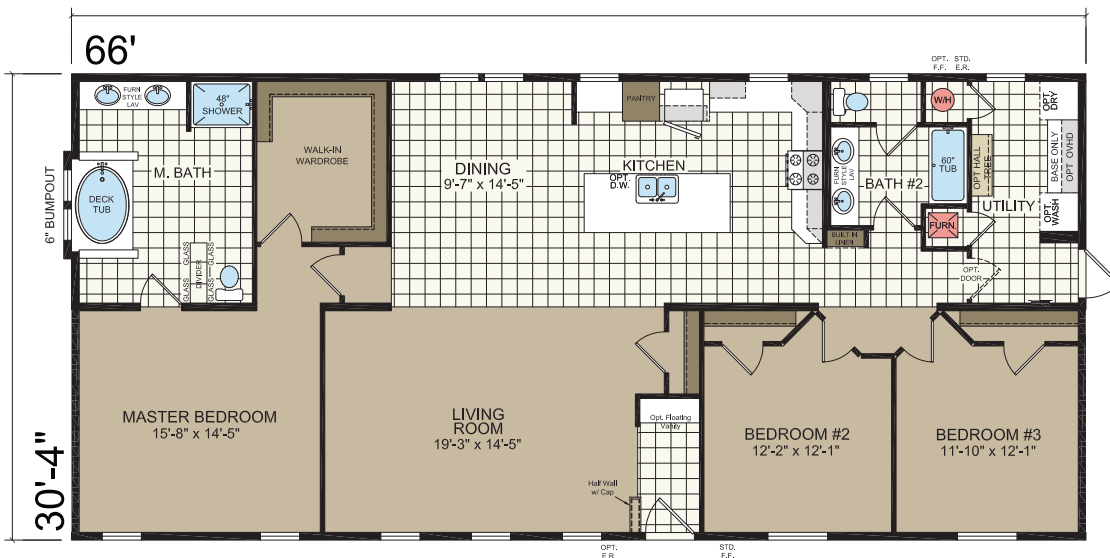

REDMAN  HOMES®

OMAHA

FAMILY
of HOMES

from the Redman New Moon Series

OMAHA

FAMILY of HOMES

What makes your house a home? Within a Family of Plans, you can customize your home by selecting from a variety of sizes and a multiplicity of options. The floor plan stretches between 64 feet and 80 feet to accommodate multiple layouts, including adding a family room or an extra bedroom. Whether it's your dream Ultimate Kitchen Two or the luxurious Radiant Spa Bath, there are many options to customize and personalize your new Omaha home.

Standard Nook & Kitchen

Standard Second Bath

Optional Entertainment Center

Living Room

IT'S
AS
EASY
AS

1.
PICK YOUR
SIZE & LAYOUT

2.
PICK YOUR
EXTERIOR

3.
PICK YOUR
OPTIONS

1.

PICK YOUR SIZE & LAYOUT

This basic home is available in 60', 66', 72', and 76'

OMAHA 60'

3264-19 | 3 bed-2 bath | 1820 sq.ft.

OMAHA 66'

3270-03 | 3 bed-2 bath | 2002 sq.ft.

OMAHA 72'

3276-05 | 3 bed-2 bath | 2184 sq.ft.

OMAHA 76'

3280-07 | 4 bed-2 bath | 2305 sq.ft.

2. PICK YOUR EXTERIOR

3.

PICK YOUR OPTIONS

Choose from our many optional features available in all OMAHA model sizes.

OPT. RADIANT SPA BATH