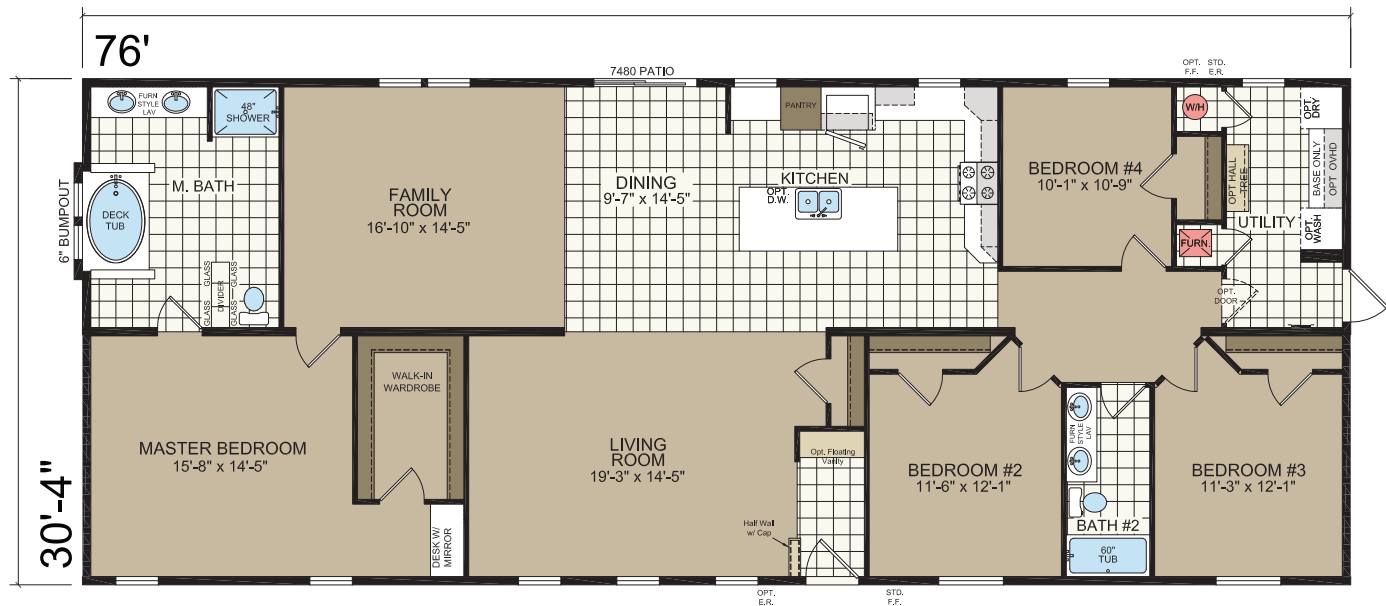

REDMAN  HOMES®

OMAHA

FAMILY
of HOMES

from the Redman New Moon Series

OMAHA

FAMILY of HOMES

What makes your house a home? Within a Family of Plans, you can customize your home by selecting from a variety of sizes and a multiplicity of options. The floor plan stretches between 64 feet and 80 feet to accommodate multiple layouts, including adding a family room or an extra bedroom. Whether it's your dream Ultimate Kitchen Two or the luxurious Radiant Spa Bath, there are many options to customize and personalize your new Omaha home.

Standard Nook & Kitchen

Standard Second Bath

Optional Entertainment Center

Living Room

IT'S
AS
EASY
AS

1.
PICK YOUR
SIZE & LAYOUT

2.
PICK YOUR
EXTERIOR

3.
PICK YOUR
OPTIONS

1.

PICK YOUR SIZE & LAYOUT

This basic home is available in 60', 66', 72', and 76'

OMAHA 60'

3264-19 | 3 bed-2 bath | 1820 sq.ft.

OMAHA 66'

3270-03 | 3 bed-2 bath | 2002 sq.ft.

OMAHA 72'

3276-05 | 3 bed-2 bath | 2184 sq.ft.

OMAHA 76'

3280-07 | 4 bed-2 bath | 2305 sq.ft.

2. PICK YOUR EXTERIOR

3.

PICK YOUR OPTIONS

Choose from our many optional features available in all OMAHA model sizes.

OPT. RADIANT SPA BATH