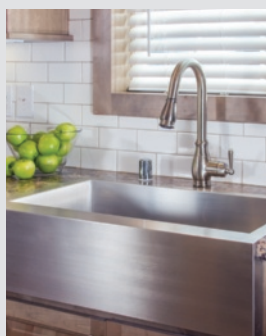

Optional Radiant Spa Bath

Optional Ultimate Kitchen Two

EXPLORE

It's where the elements of life come together – your kitchen – a place to eat, talk, share, catch up, and entertain friends and family. Ultimate Kitchen Two lets you do it all in style. From modern stainless steel appliances to an ultra-hip farmhouse sink to unique touches like accent lighting – even a convenient USB receptacle for charging your mobile devices – Ultimate Kitchen Two is designed around you.

Stainless Steel
Whirlpool® Refrigerator

Stainless Steel
Whirlpool® Built-In Oven

Whirlpool® Smooth Ceramic
Glass Electric Cooktop

Full Height Ceramic Backsplash
with Designer Inlay Above Range

Stainless Steel
Farmhouse Sink

Large Stainless Steel Pulls

Fluted Glass Door Inserts

Gooseneck Kitchen Faucet

Ample Lighting Throughout

Small Appliance
Convenience Center

308 Sheridan Drive
Topeka, IN 46571

Redmanhomesofindiana.com

CHAMPION®