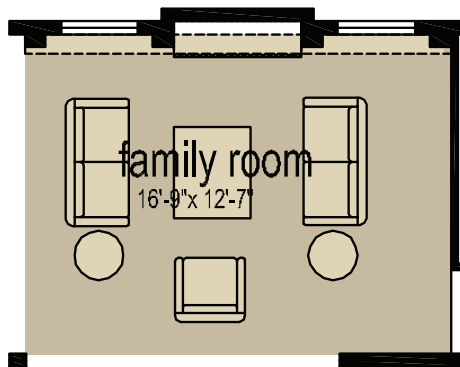

OPTIONAL ULTIMATE KITCHEN TWO

OPTIONAL ENTERTAINMENT WALL

NOTE:
Optional Entertainment Wall
is only available on the
3276 05 & 3280 07

Due to continuous product development and improvement, prices, specifications, and materials are subject to change without notice or obligation. Square footage and other dimensions are approximate. Exterior images may be artist renderings and are not intended to be an accurate representation of the home. Renderings, photos and floor plans may be shown with optional features or third-party additions.