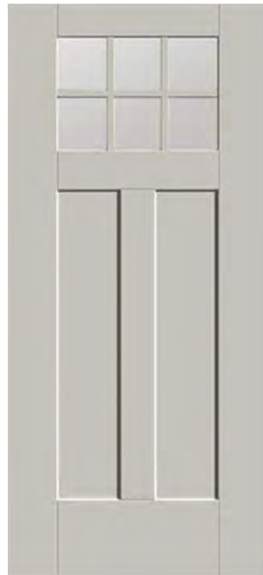

Therma Tru
S4816 ($$)