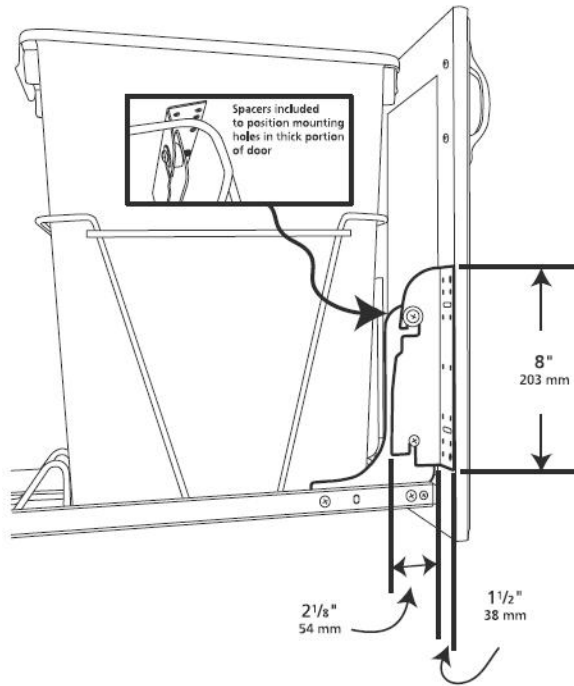

Kitchen Options

Dbl Waste/Recycle Bin
($)