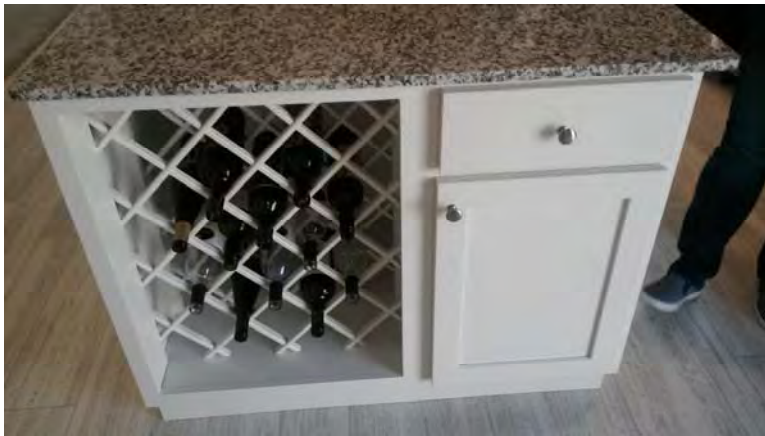

Cabinetry Cont.

Painted Grey, White, Blue Or
Black Maple Shaker (\$\$\$)

Kitchen Options

Dbl Waste/Recycle Bin
(\$)

42" Wall Cabinets (\$)

Kitchen Options Cont.

Wine Rack (\$\$)

Glass Door (\$)