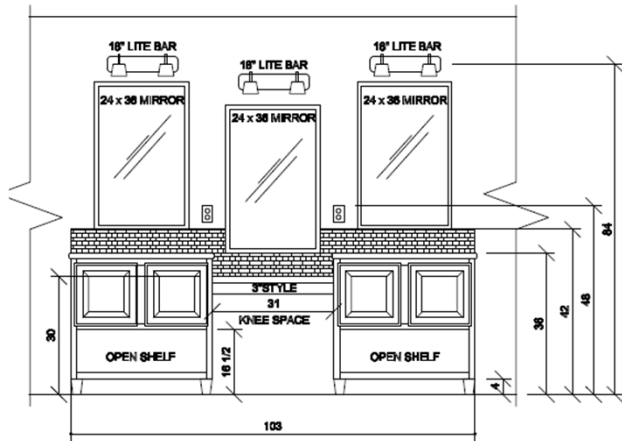

Optional Bath Vanities

Versailles Vanity
($$$)