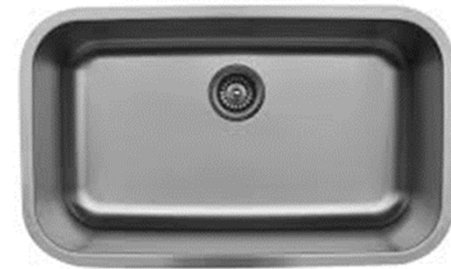

SS Farm Sink (\$\$)

SS Farm Sink W/
Accessories (\$\$)

Black SS Farm Sink
W/ Accessories (\$\$)

Kitchen Sinks Cont.

Karren Undermount
E350 Or Opt. Q-350
Painted (\$\$\$)

Karren Undermount
E360R (\$\$\$)

Karren Undermount
E340 (\$\$\$)