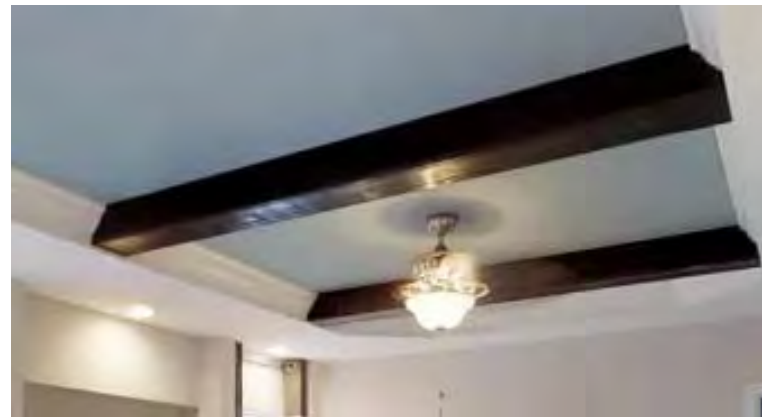

50" Touch Stone LED Fireplace
(\$)

Ceiling Features

5 ¼" White Crown Molding
Or Opt. 7 ¼" Super Crown Molding
(\$)

Drywall Soffit W/ 5 ¼" Crown
(\$\$)

White Wood Coffered Ceiling
(\$\$\$)

Wood Beams
(\$\$)