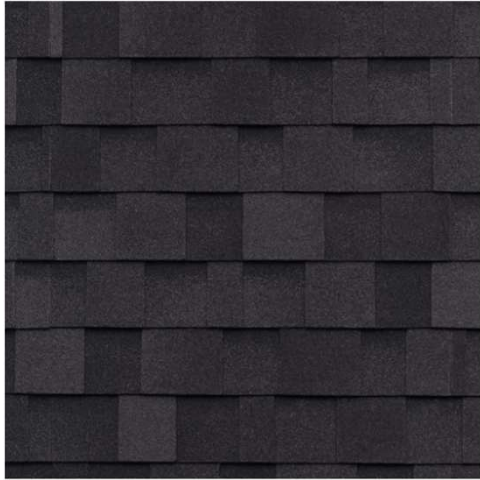

Shingles

Dual Black