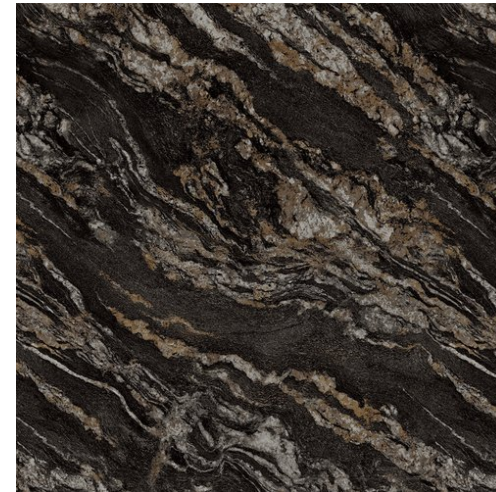

# Laminate Counter Tops Std

Cipollina  
Bianco

Beach Walk

Brazilian  
Gray

Magnata